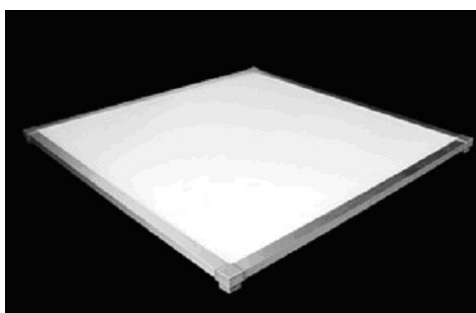

47 WATT RECESSED LED FIXTURE
LOW PROFILE CEILING LIGHT

LED quantity:	150
Light Color:	Warm – Day White
Color Temperature:	3000 – 6000 K
Lens:	Tempered Glass
Operating Voltage A/C:	110 – 277
Frequency:	50HZ – 60HZ
Operating Temperature:	-30°F to + 160°F
CRI:	>80
Total Current/Power used:	0.40 Amps
Optical Power:	47 Watts
Power Efficiency:	>0.95
Surface Brightness:	23,200 Lux
Luminous Flux:	2,320 Lm
Electrical Standard:	RoHS, CE
Beam Angle of Each LED:	150°
Lifetime of Lamp:	50,000 hours +
IP:	50
Fixture Dimensions:	2' X 2' X 1.5" height
External Power Driver:	3.75" X 1.75" X 0.75"
Weight:	13 pounds